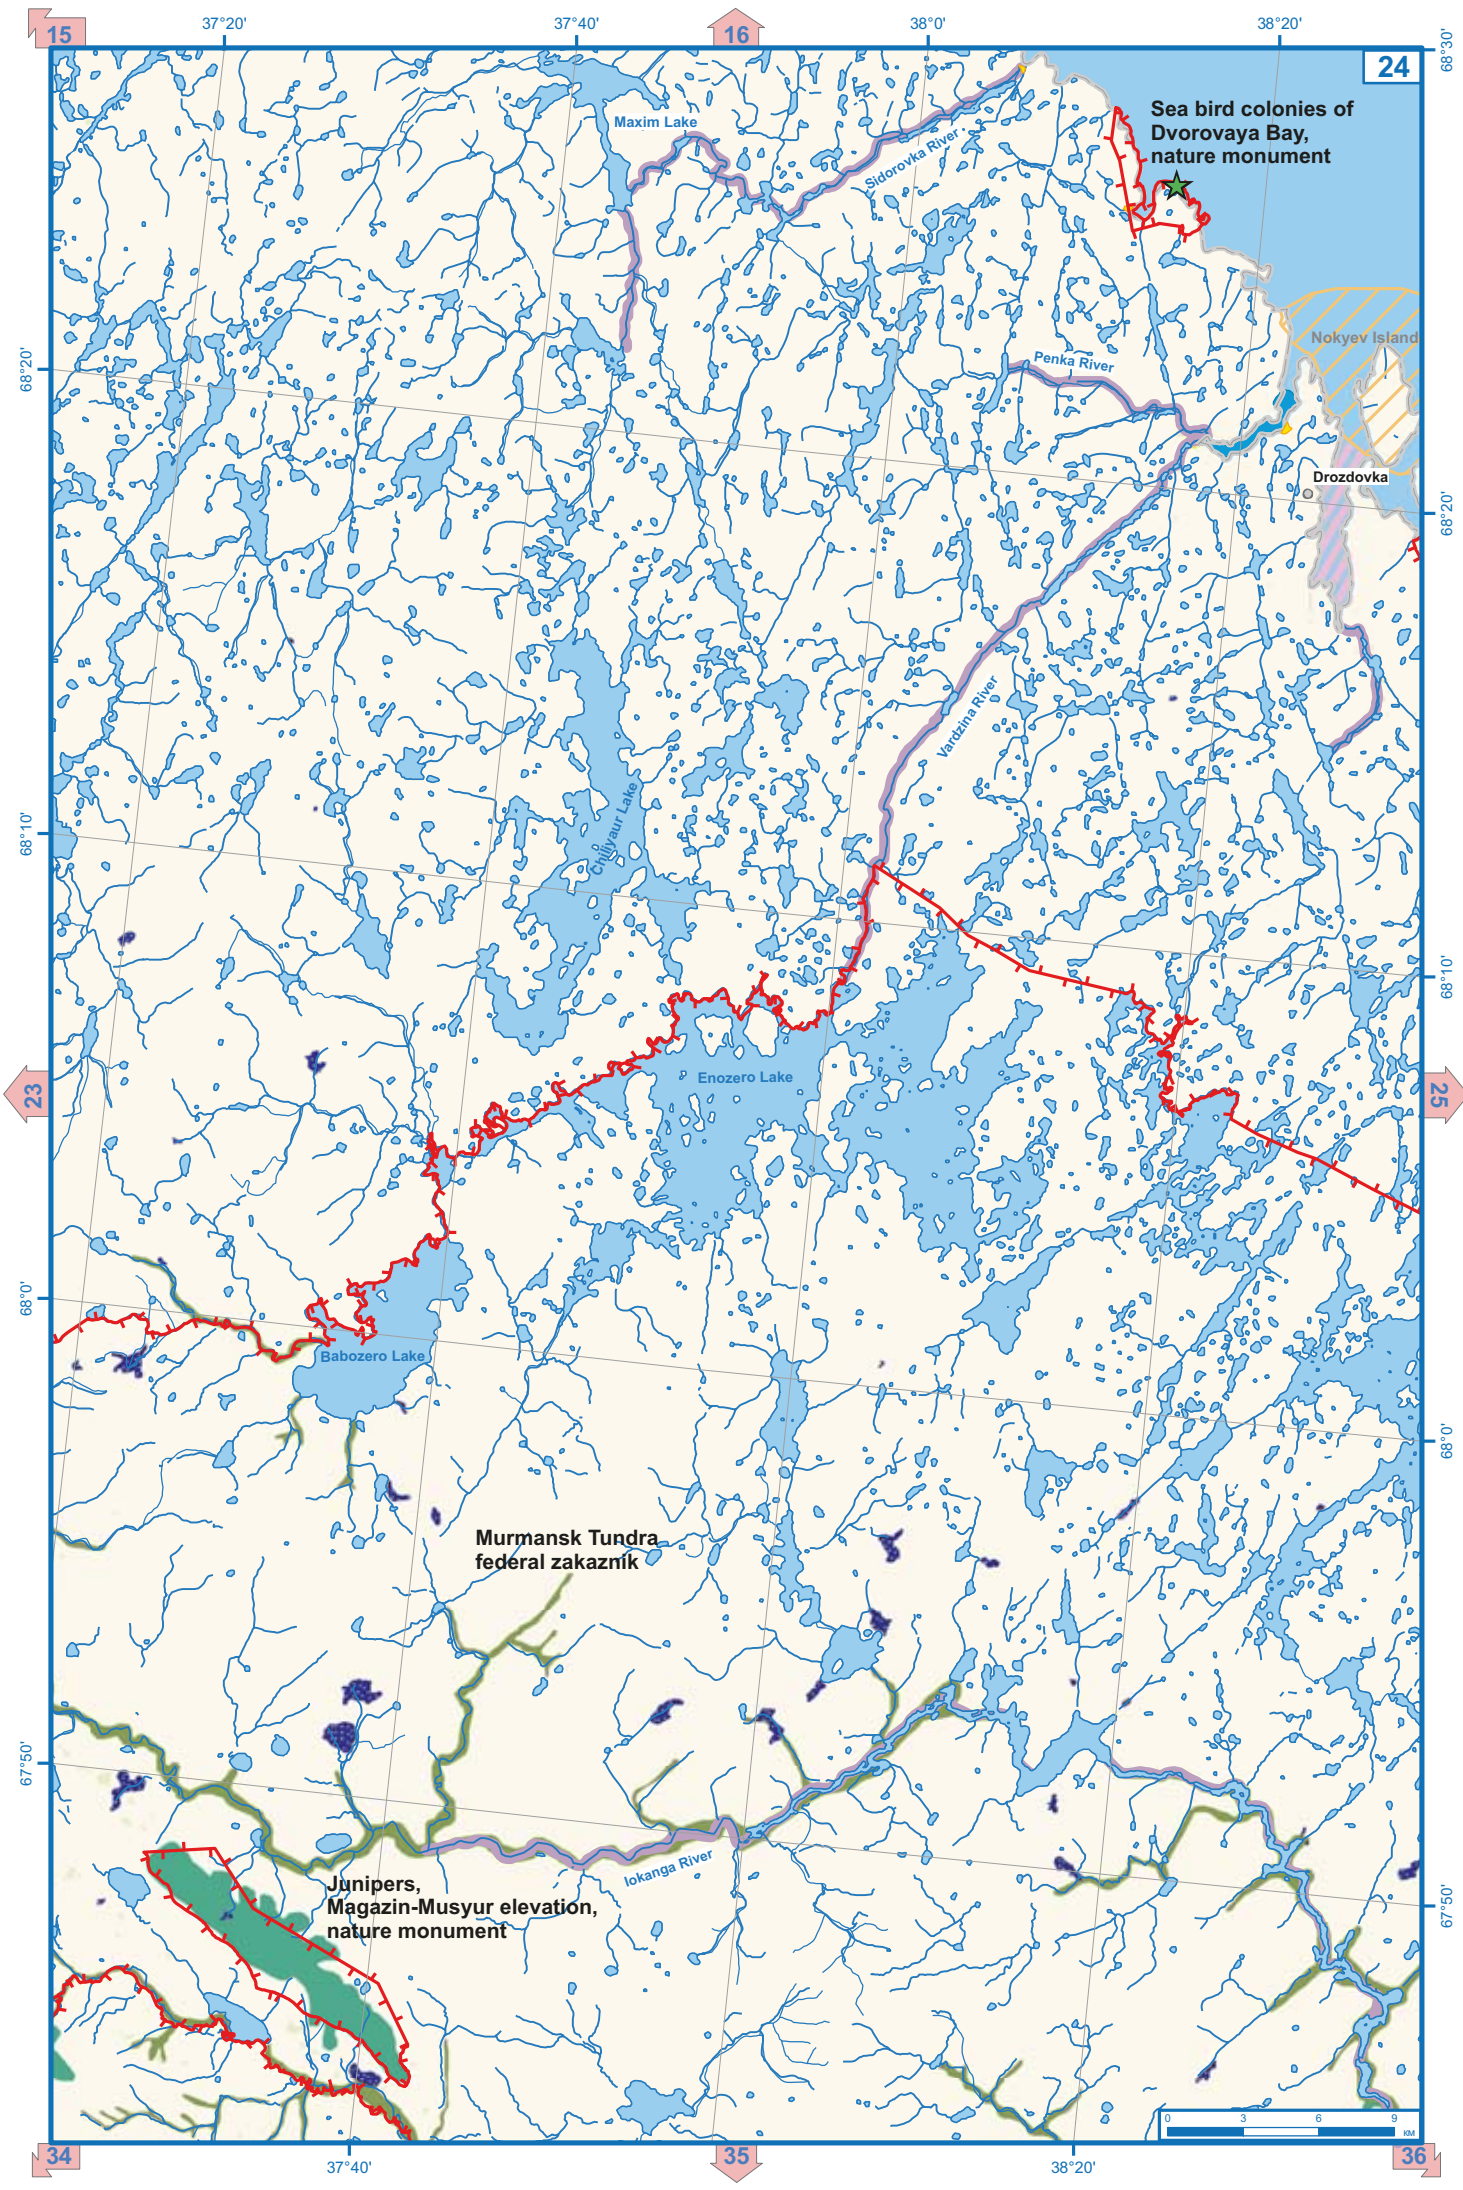

Lyavozero Lake

Bryonia dioica site,
Viddpakh Mountain,
botanical monument

Murmansk Tundra
federal zakaznik

BARENTS SEA

Ivanovskaya Bay,
nature monument

Murmansk Tundra
federal zakaznik

Svyatoy Nos

Island Chayachy

Island Vitte

Island Medvezhy

Ostrovnoi

Iokanga River

Iokanga Lake

Lyljok River

Puloviga River

Iokanga River

37

67°20'

67°20'

67°10'

67°10'

Acheryok River

Vugolka River

Kanevka

Sea shore between Lumbovka mountain and Orlovsky Cape, nature monument

Ponoi fishery zakaznik

48

41°20'

41°40'

42°0'

49

50