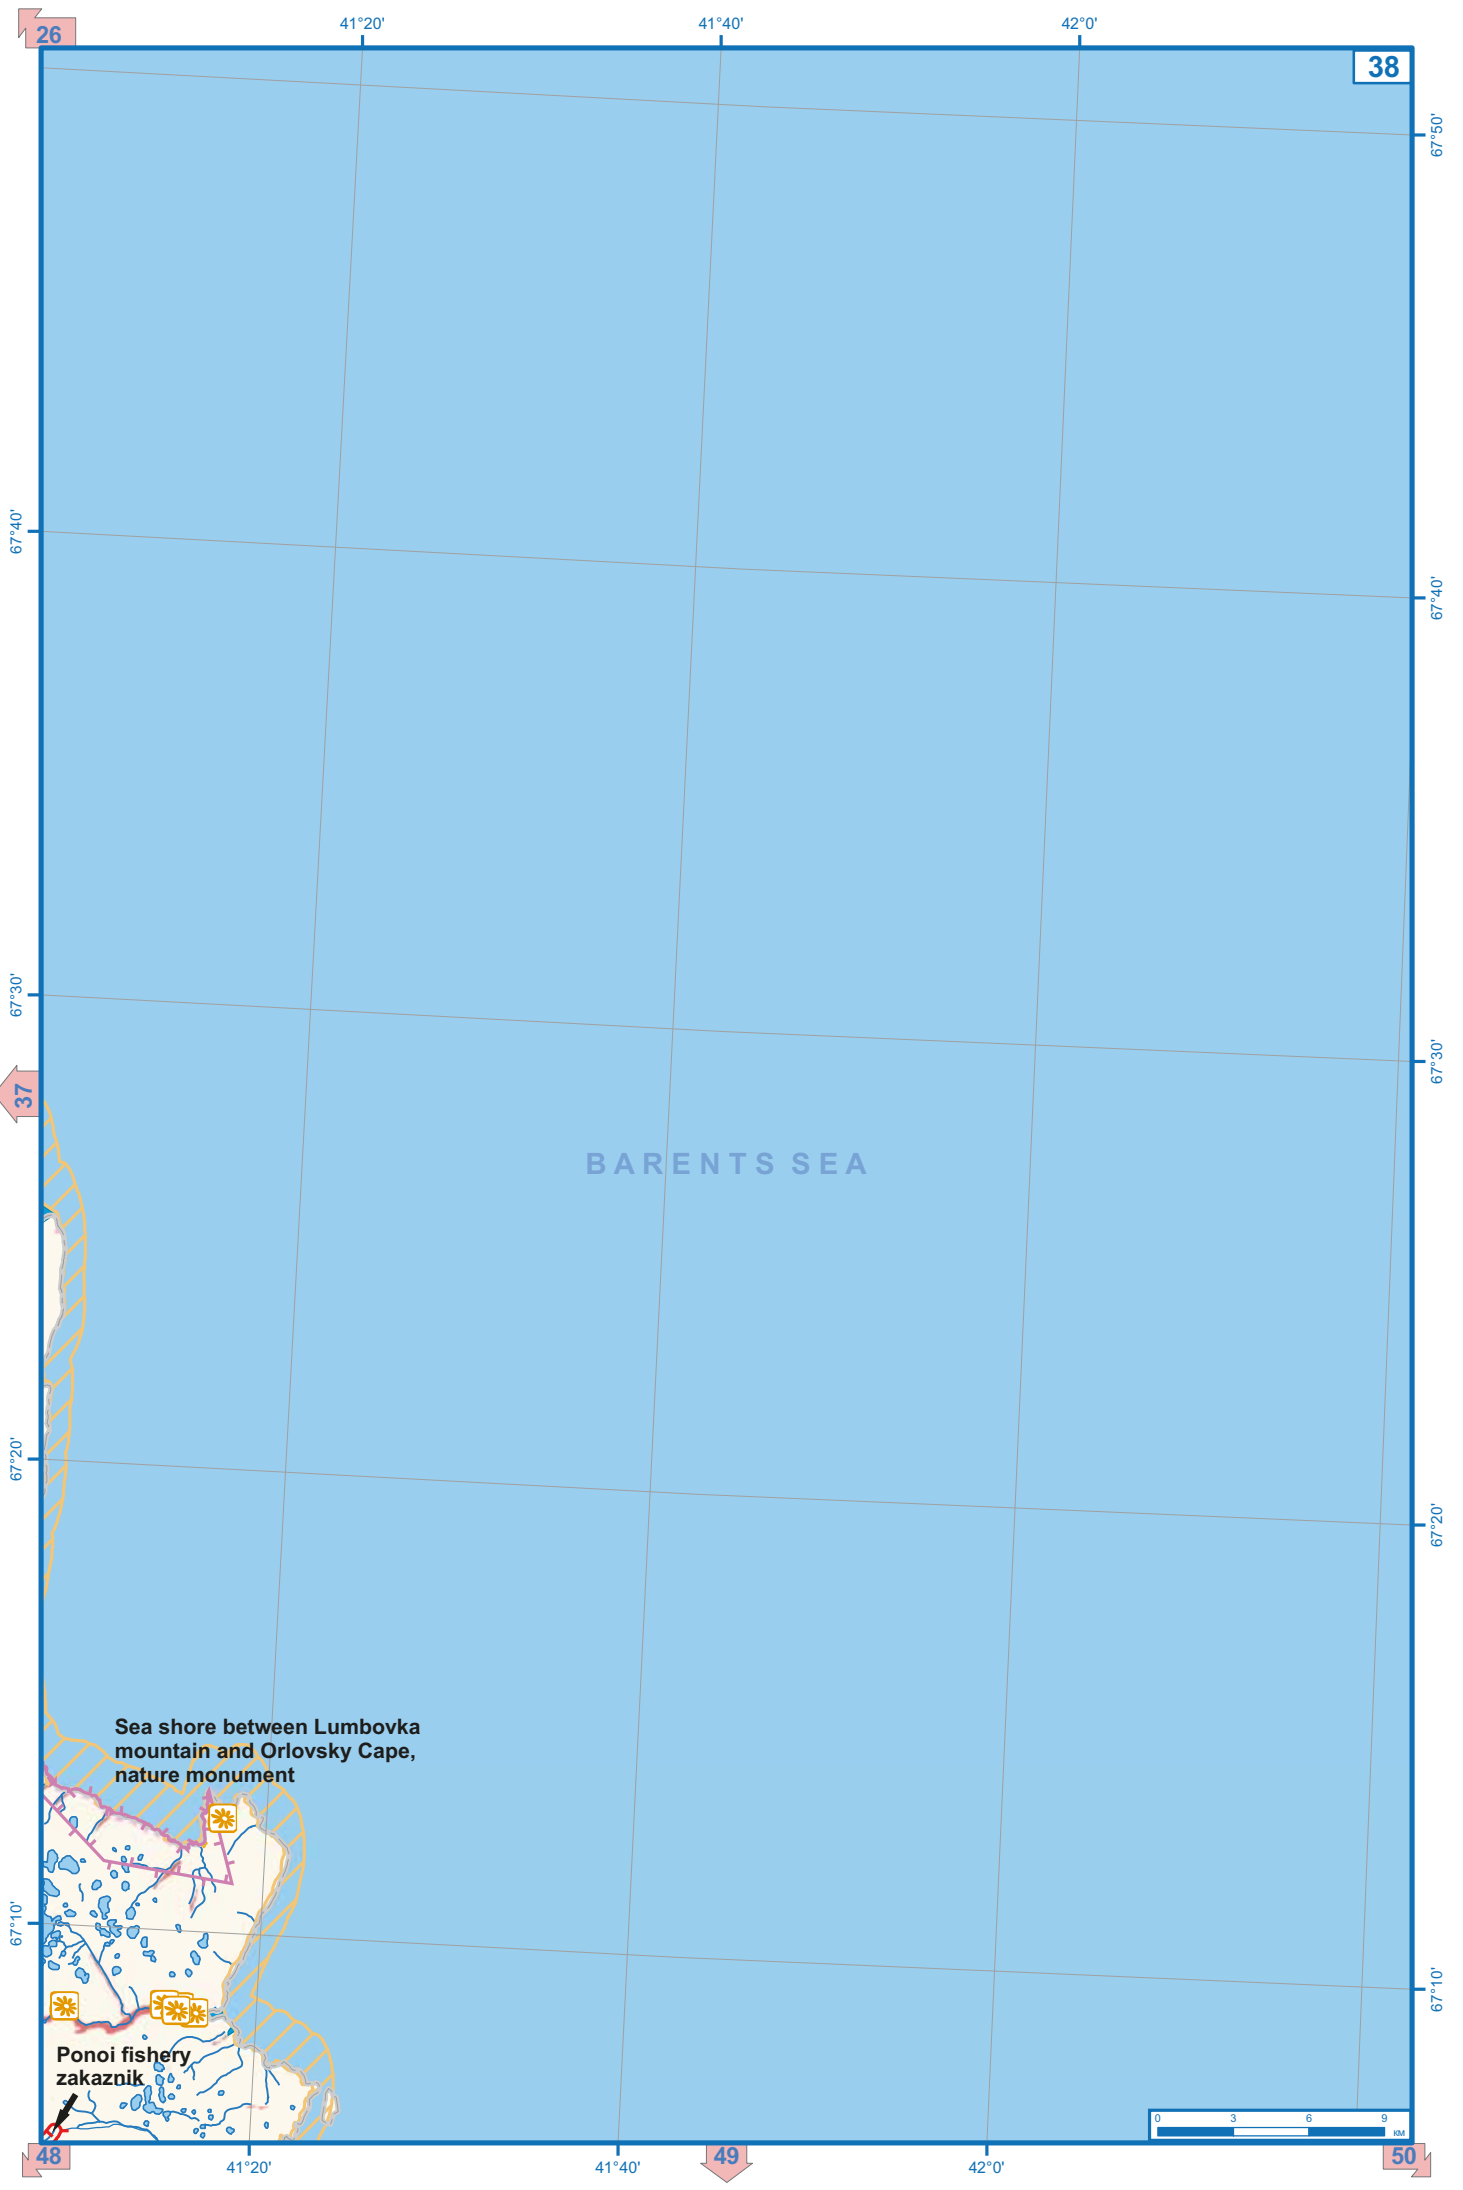

37

67°20'

67°20'

67°10'

67°10'

Acheryok River

Vugolka River

Kanevka

Ponoj River

46

39°0'

39°20'

47

39°40'

48

Sea shore between Lumbovka Mountain and Orlovsky Cape, nature monument

Ponoj fishery zakaznik

26

41°20'

41°40'

42°0'

38

67°50'

67°40'

67°40'

67°30'

67°30'

67°20'

67°20'

67°10'

67°10'

BARENTS SEA