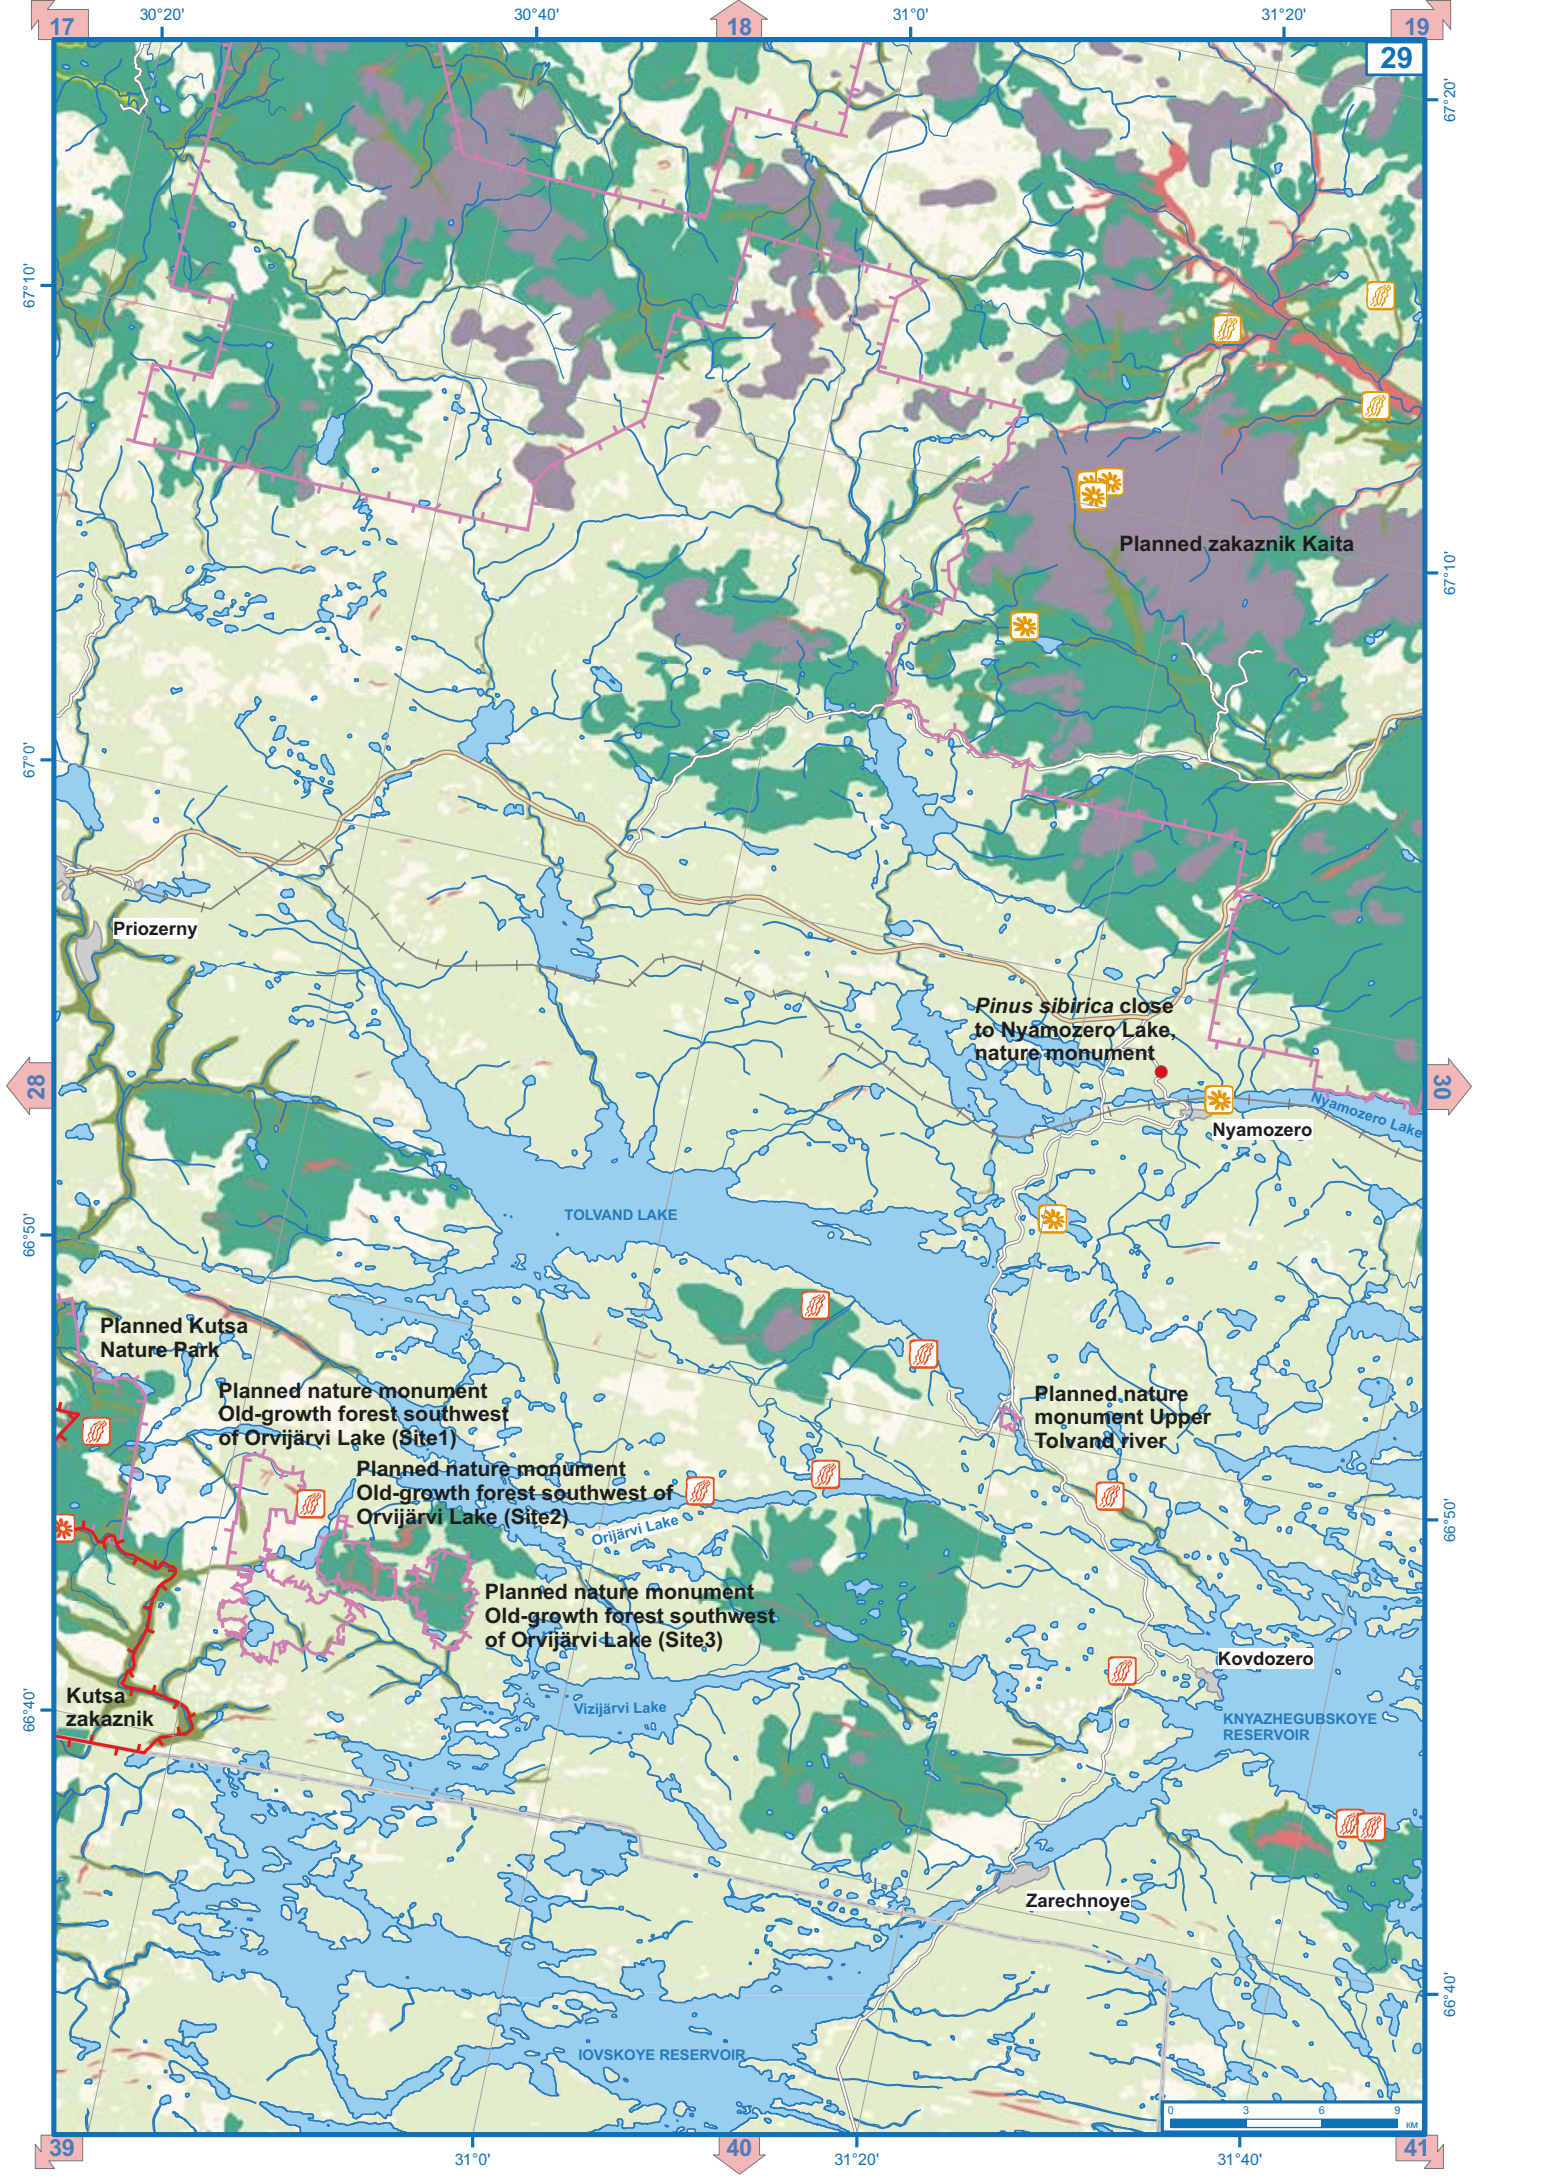

17

30°20'

30°40'

18

31°0'

31°20'

19

29

67°20'

67°10'

67°0'

66°50'

66°40'

67°10'

30

06°59'

06°49'

39

31°0'

40

31°20'

31°40'

41

Priozerny

Planned zakaznik Kaita

Pinus sibirica close to Nyamozero Lake, nature monument

Nyamozero

Nyamozero Lake

TOLVAND LAKE

Planned Kutsa Nature Park

Planned nature monument Old-growth forest southwest of Orvijärvi Lake (Site1)

Planned nature monument Old-growth forest southwest of Orvijärvi Lake (Site2)

Planned nature monument Old-growth forest southwest of Orvijärvi Lake (Site3)

Planned nature monument Upper Tolvand river

Orvijärvi Lake

Vizijärvi Lake

Kovdozero

KNYAZHEGUBSKOYE RESERVOIR

Zarechnoye

IOVSKOYE RESERVOIR