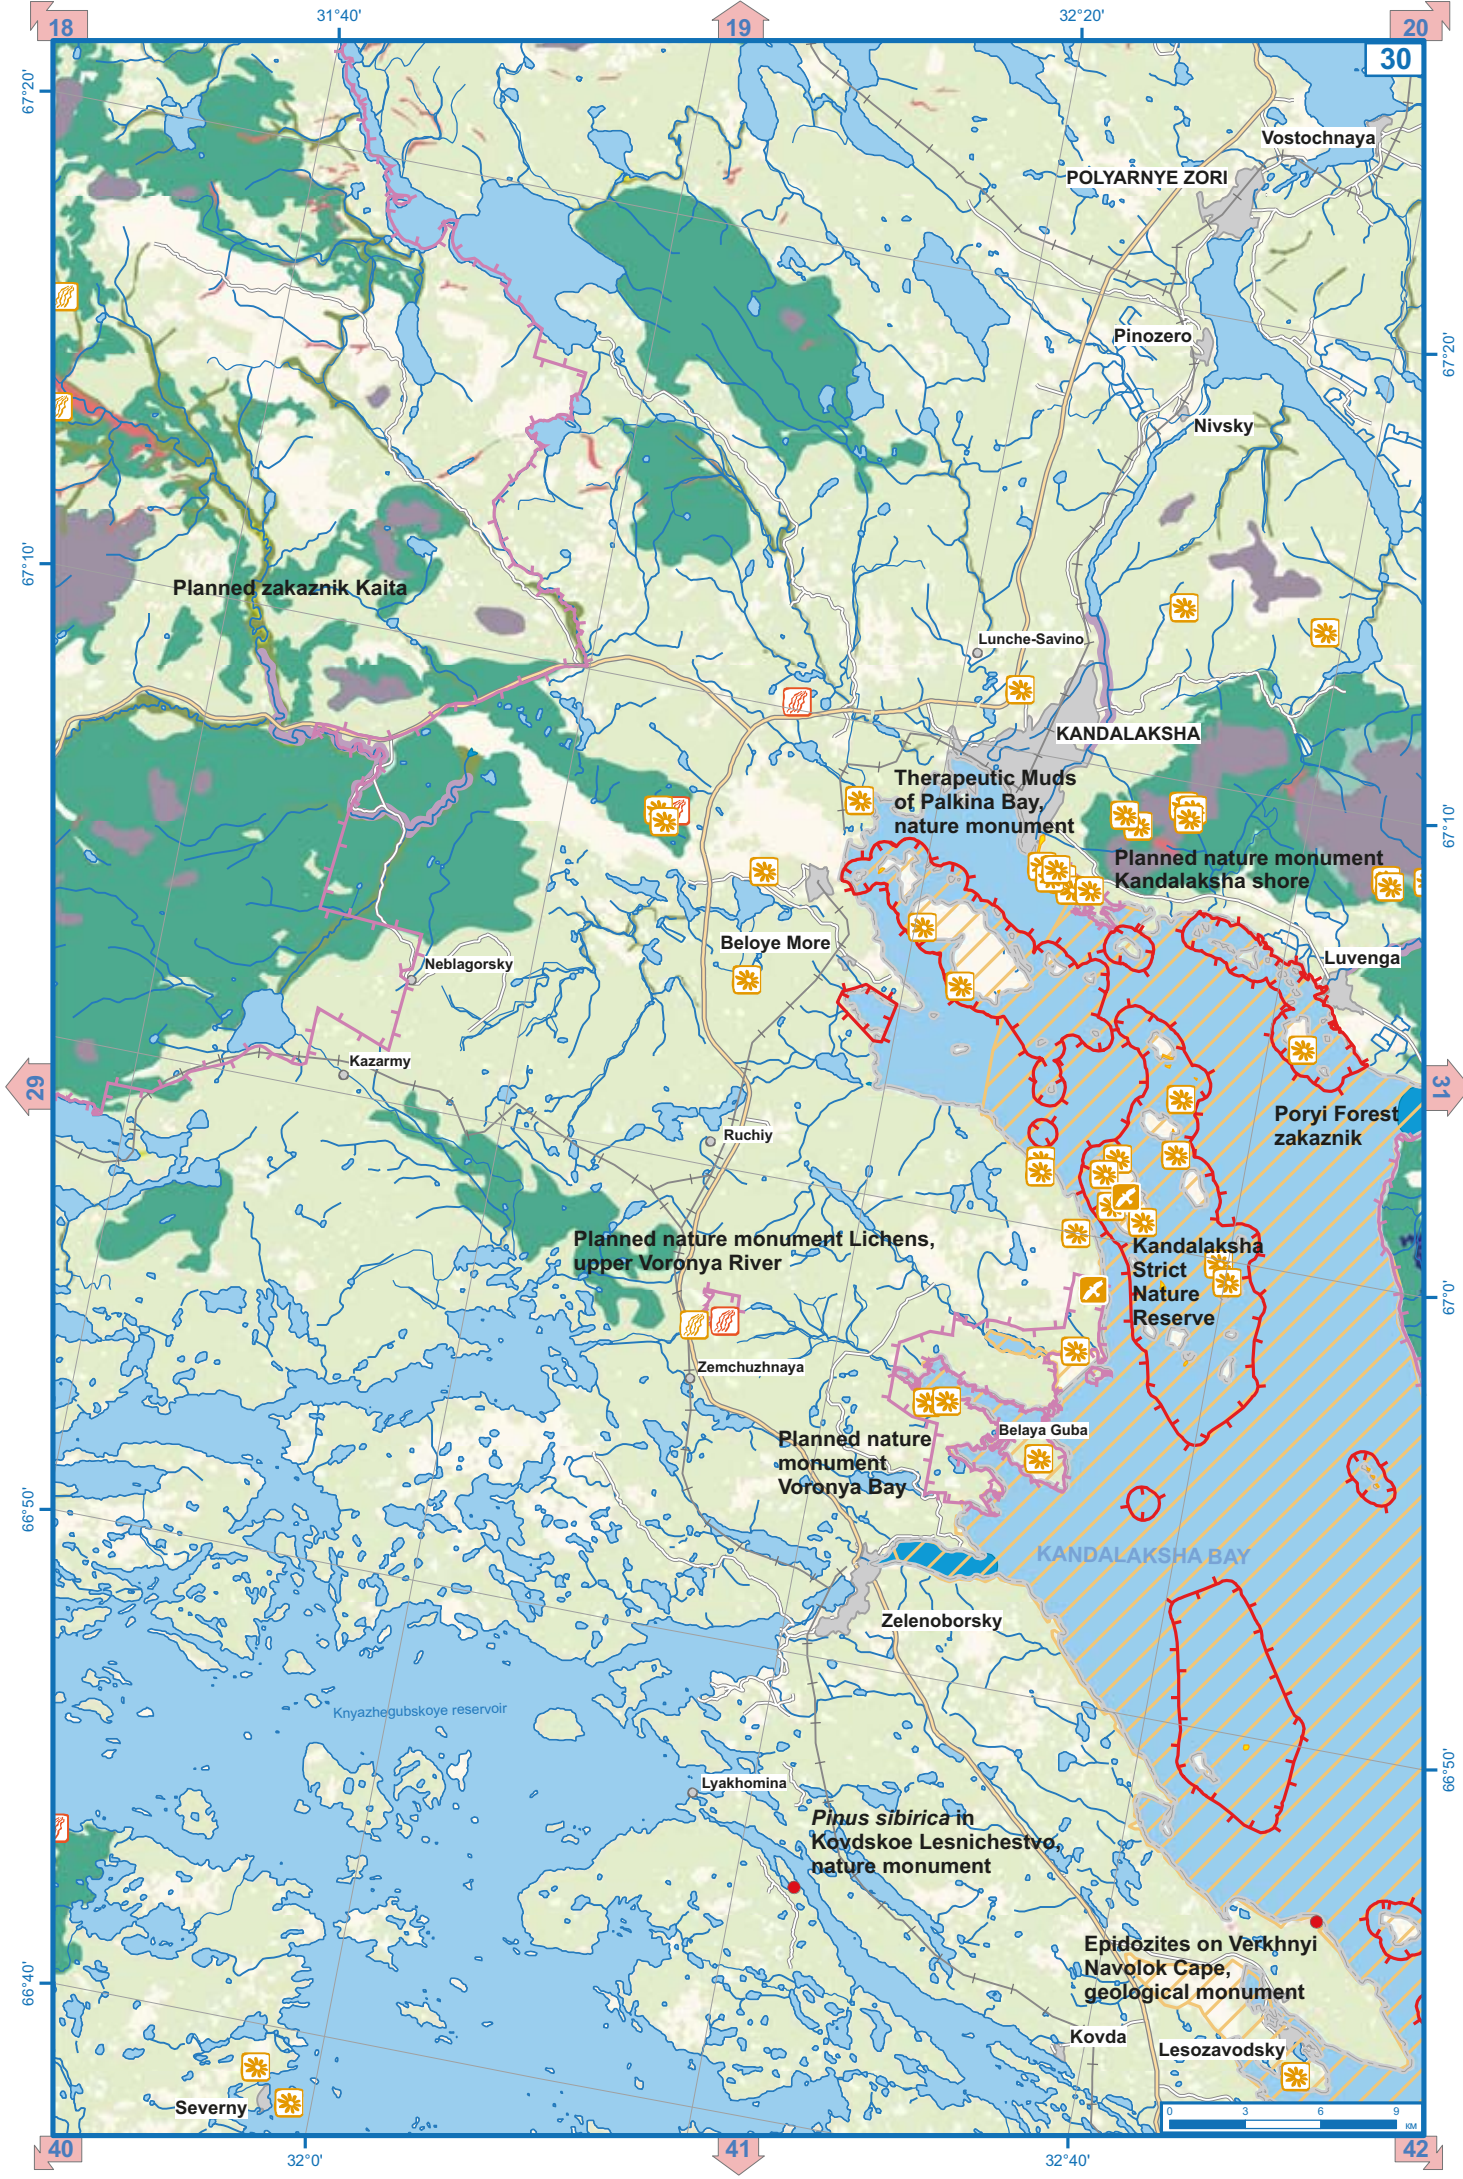

Planned nature monument Upper Tolvand river

Orvijärvi Lake

Vizijärvi Lake

Kovdozero

KNYAZHEGUBSKOYE RESERVOIR

Zarechnoye

IOVSKOYE RESERVOIR

Afrikanda 2

37

67°20'

67°20'

67°10'

67°10'

Acheryok River

Vugolka River

Kanevka