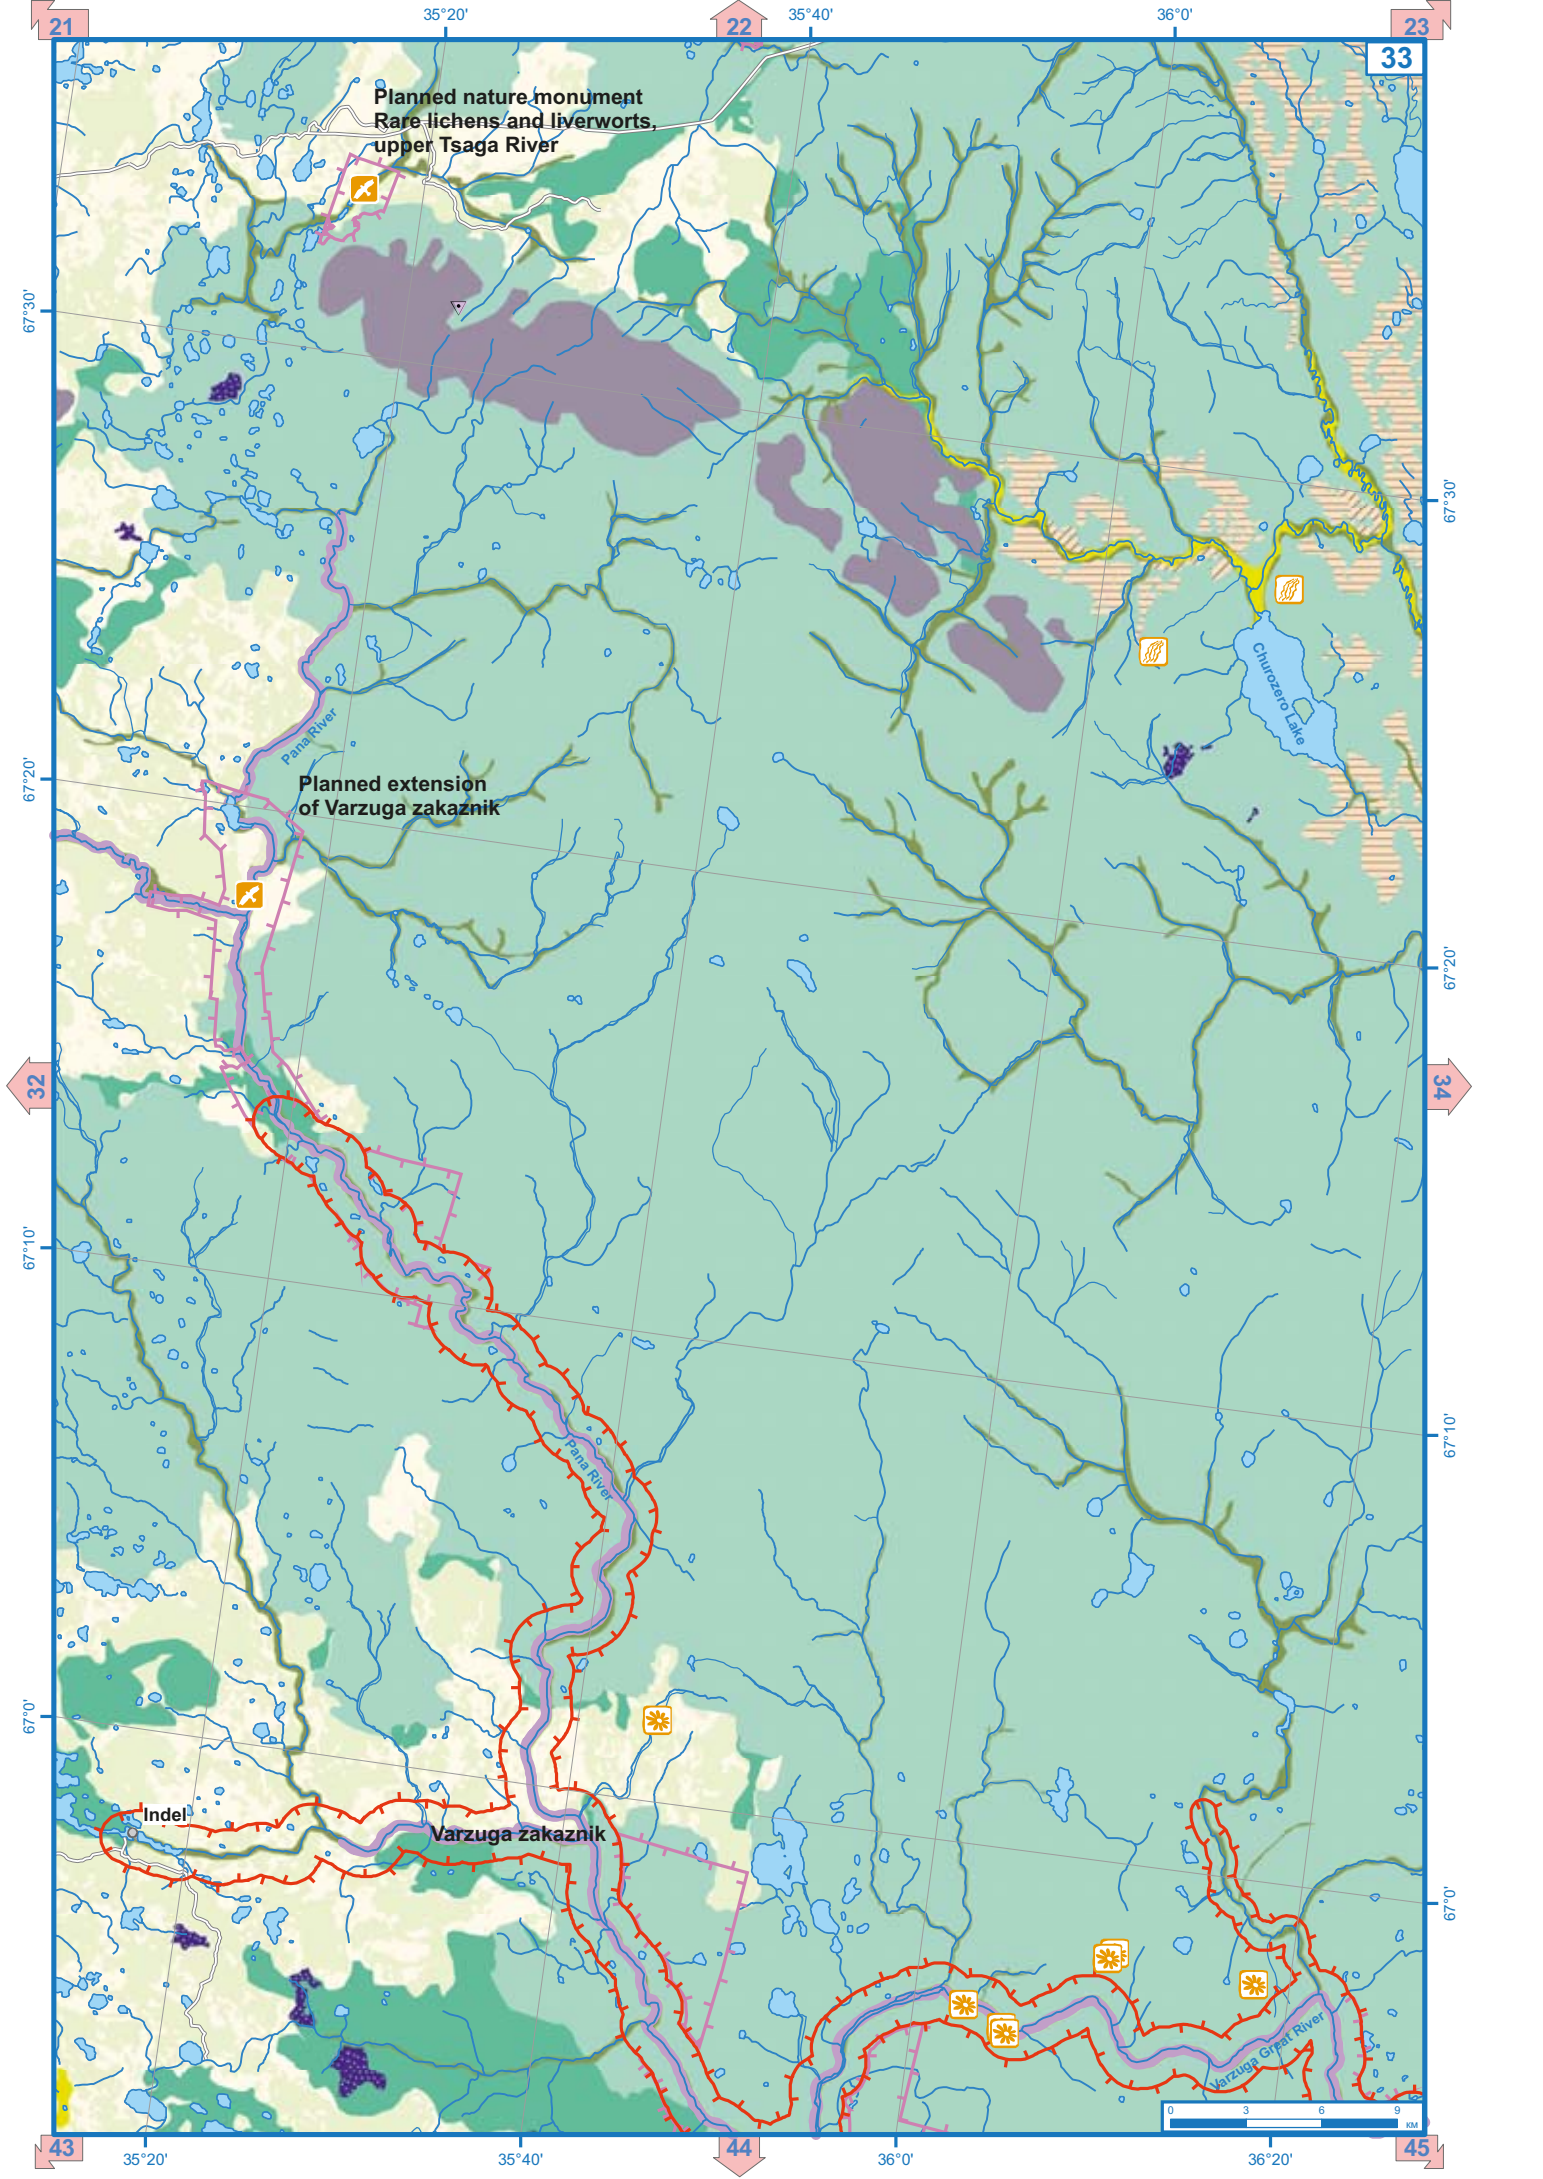

Planned nature monument Upper Tolvand river

Orvijärvi Lake

Vizijärvi Lake

Kovdozero

KNYAZHEGUBSKOYE RESERVOIR

Zarechnoye

IOVSKOYE RESERVOIR

Afrikanda 2

Kolvitsa

KOLVITSA LAKE

Planned Poryi Forest zakaznik

KANDALAKSHA BAY

Kandalaksha Strict Nature Reserve

Granitoids, Mikkov Island, geological nature monument

Kandalaksha Strict Nature Reserve

Planned nature monument
Rare lichens and liverworts,
upper Tsaga River