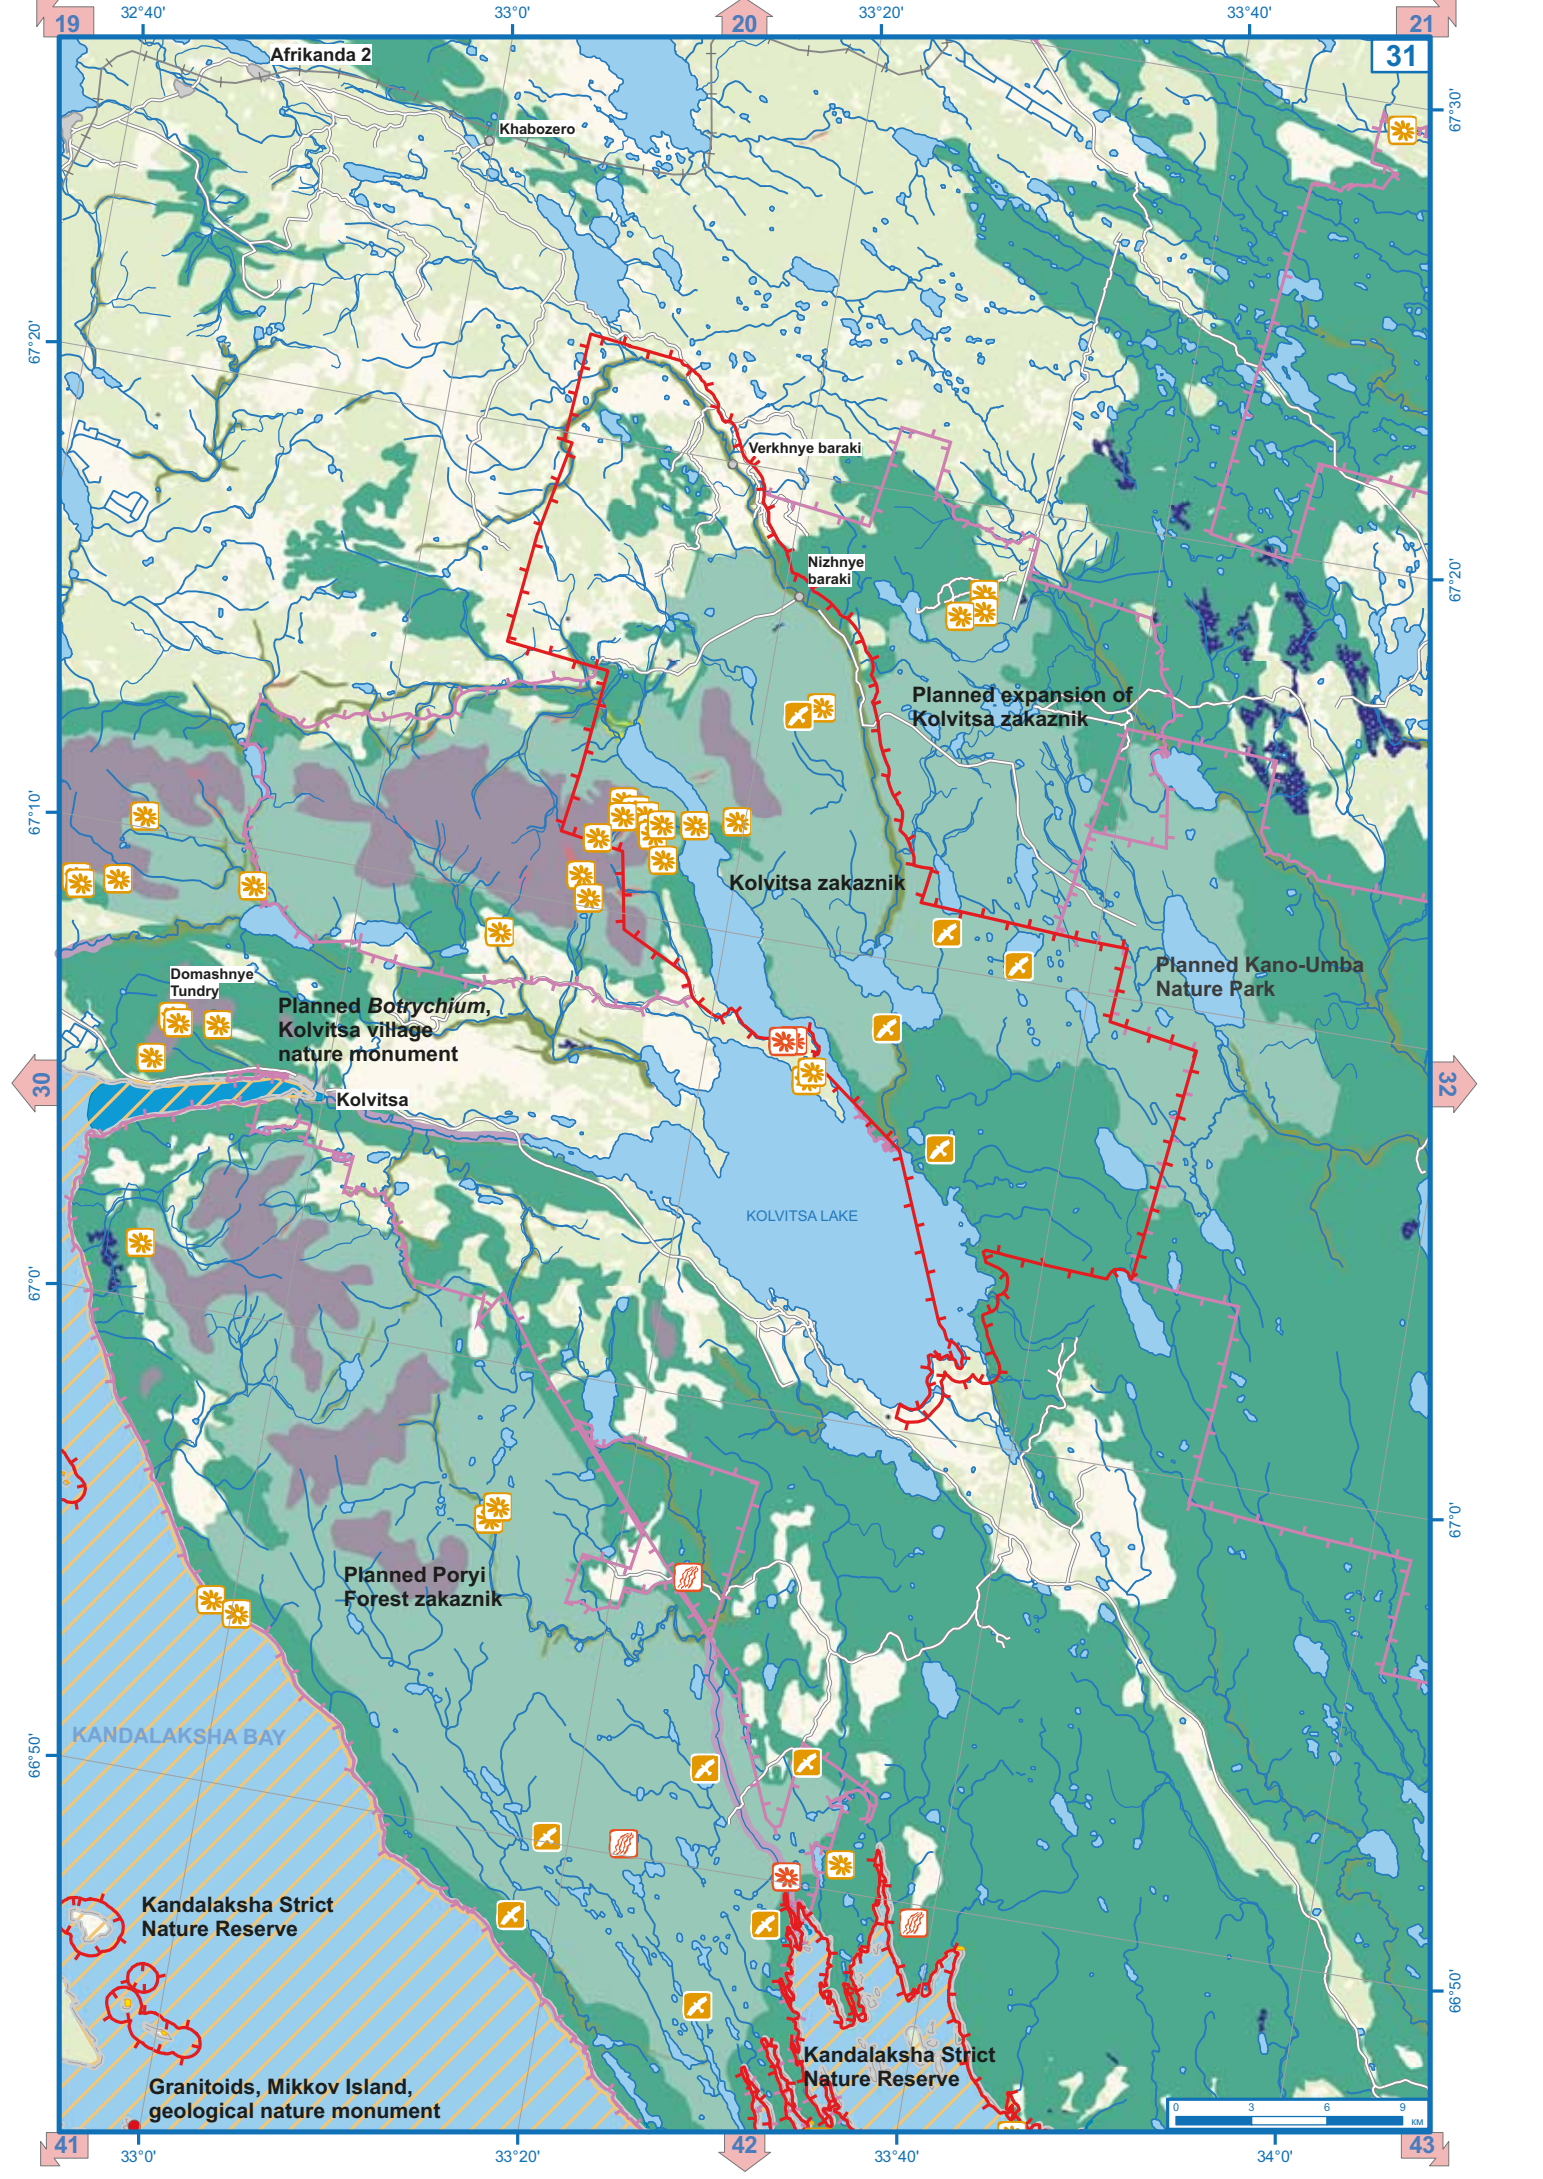

Planned nature monument Upper Tolvand river

Orvijärvi Lake

Vizijärvi Lake

Kovdozero

KNYAZHEGUBSKOYE RESERVOIR

Zarechnoye

IOVSKOYE RESERVOIR

Afrikanda 2