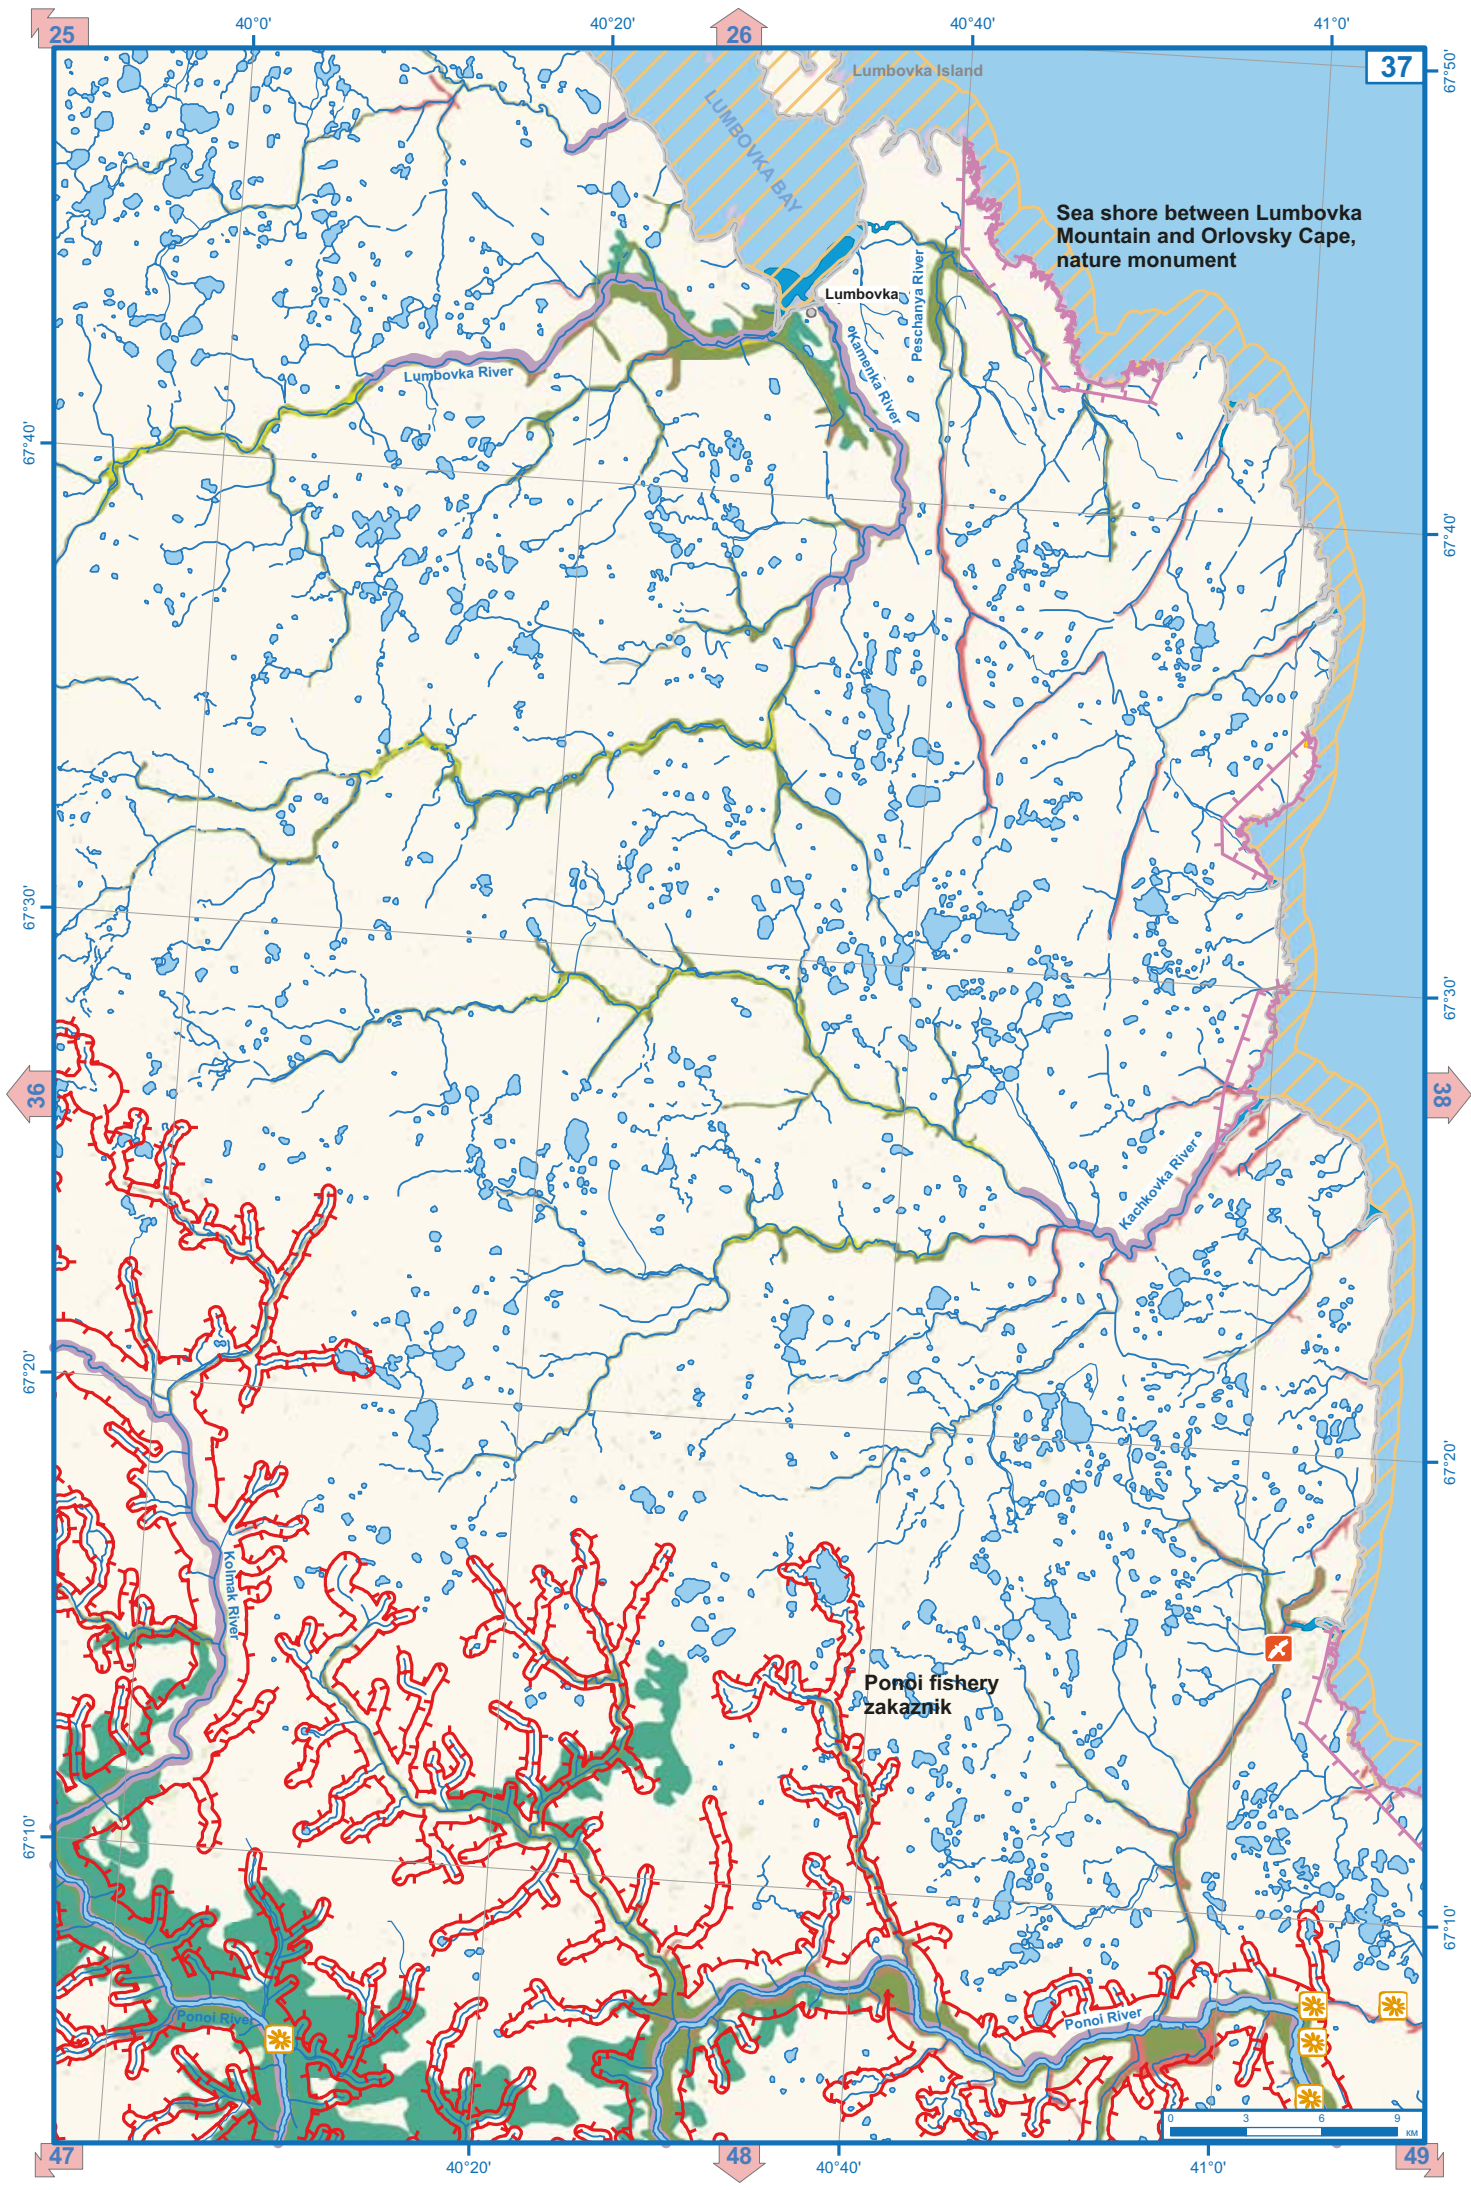

37

67°20'

67°20'

67°10'

67°10'

Acheryok River

Vugolka River

Kanevka

Ponoj River

46

39°0'

39°20'

47

39°40'

48

Sea shore between Lumbovka Mountain and Orlovsky Cape, nature monument

Ponoj fishery zakaznik

26

41°20'

41°40'

42°0'

38

67°50'

67°40'

67°40'

67°30'

67°30'

67°20'

67°20'

67°10'

67°10'

BARENTS SEA