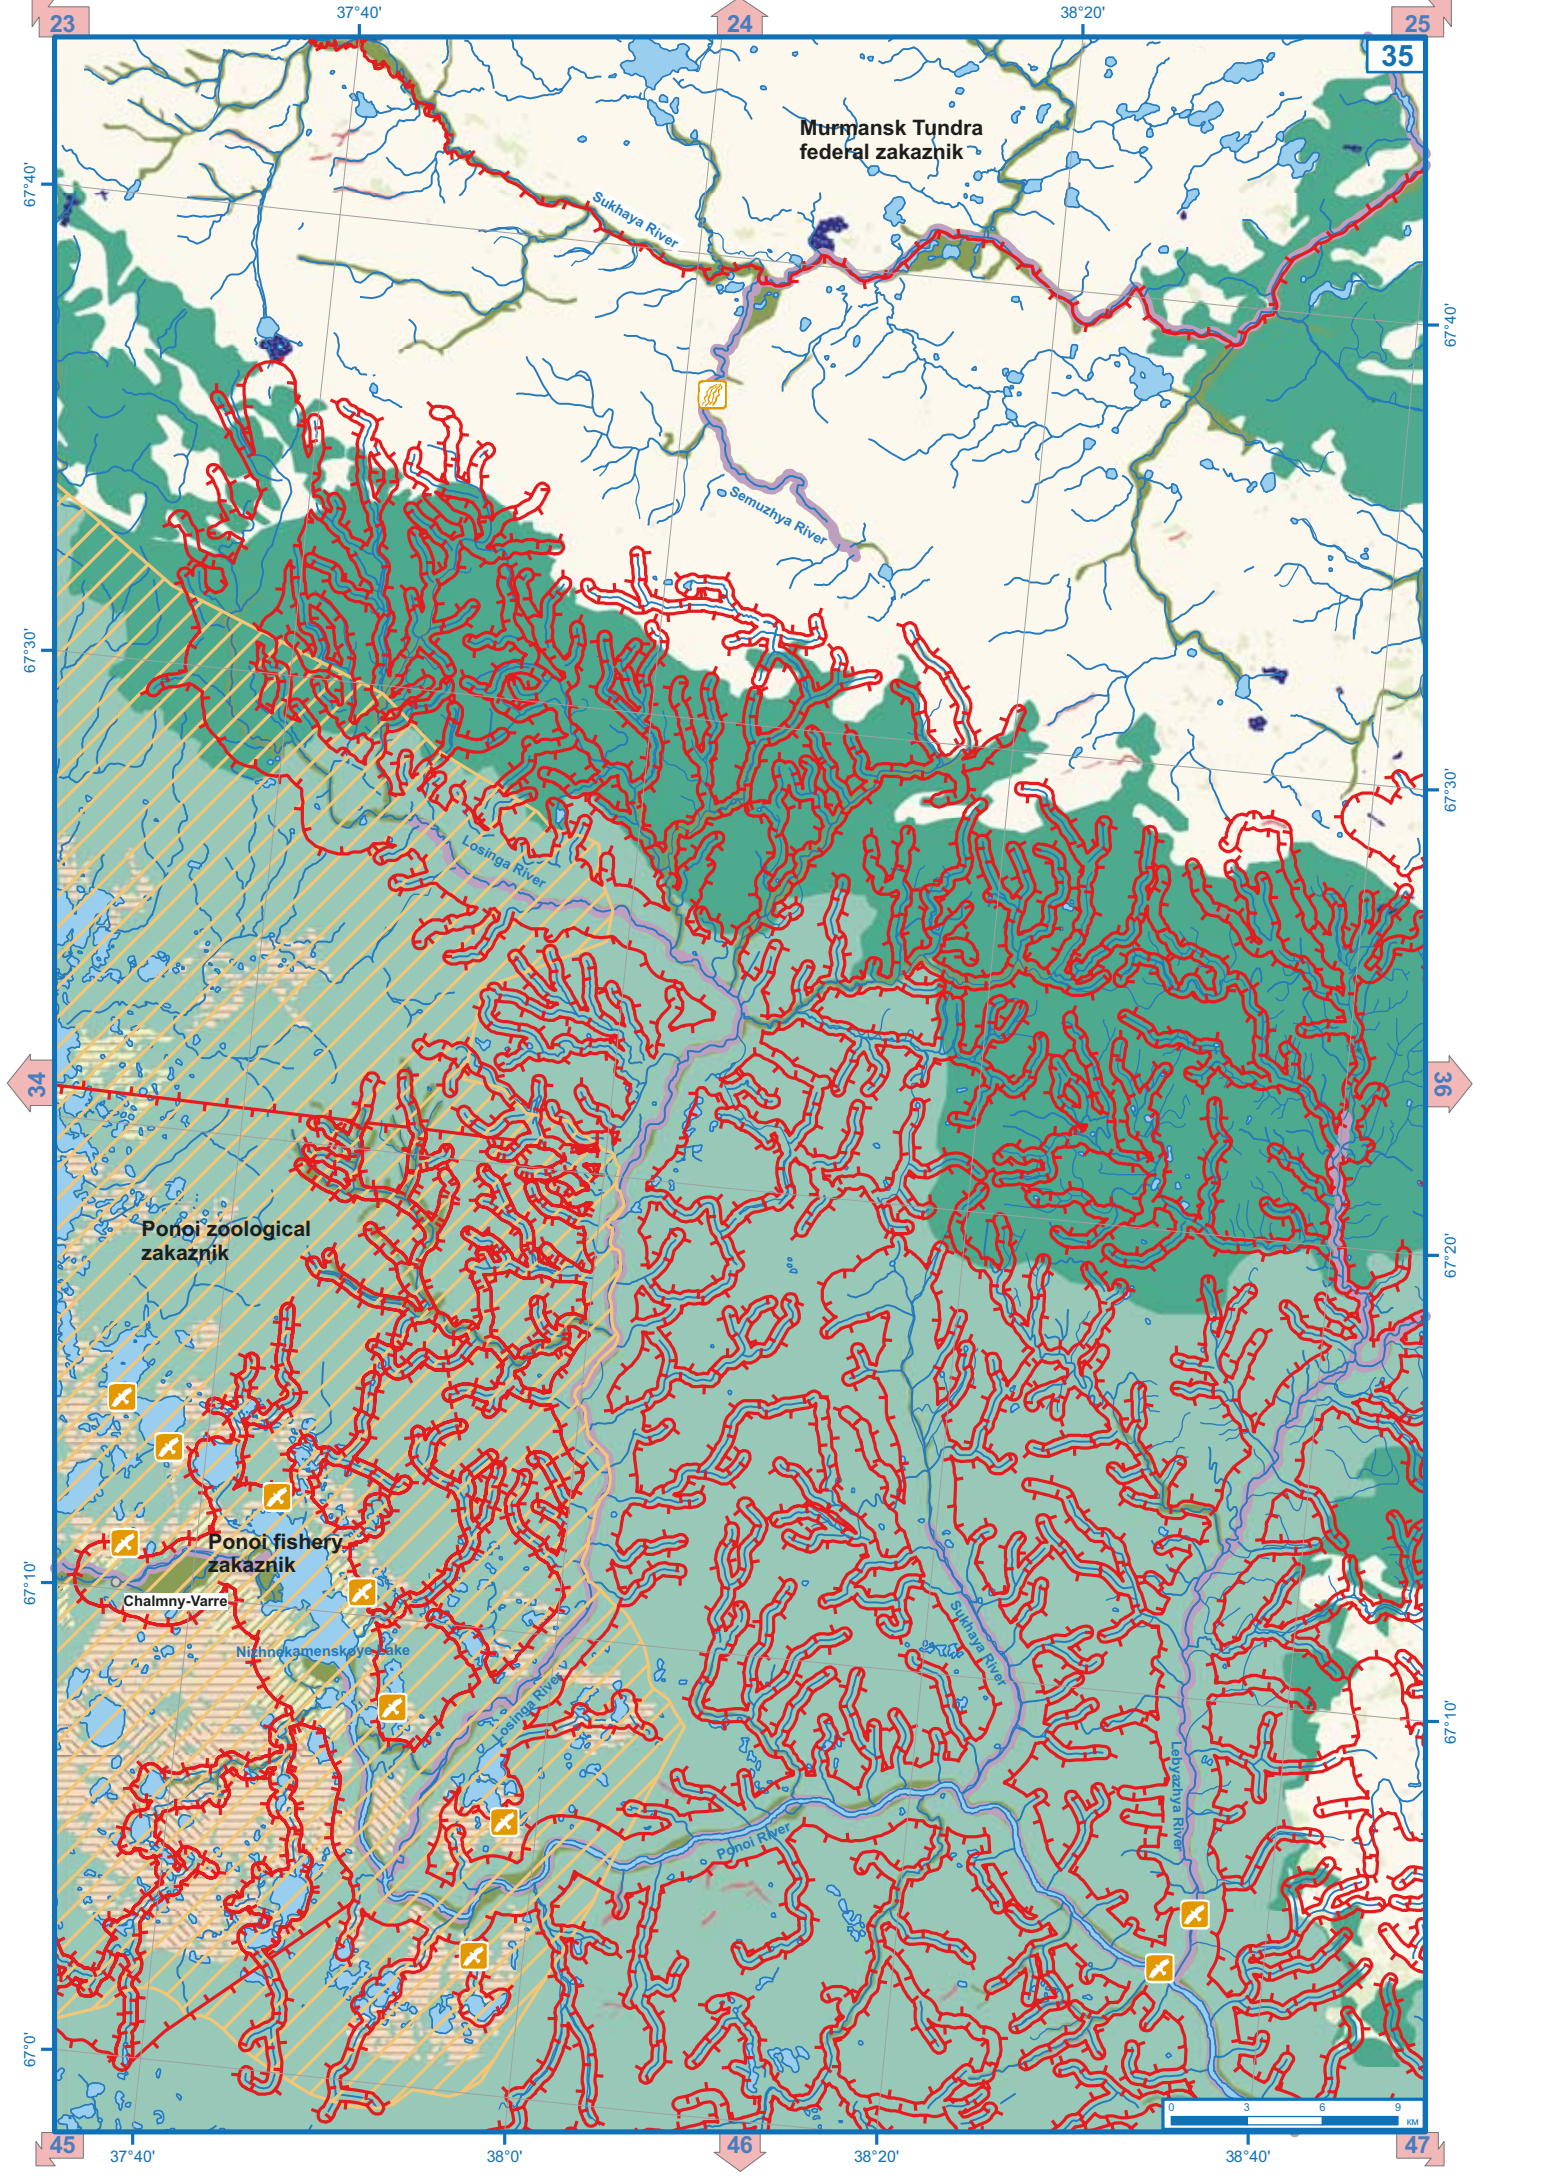

Murmansk Tundra
federal zakaznik

Sukhaya River

Semuzhya River

Losinga River

Ponoi zoological
zakaznik

Ponoi fishery
zakaznik

Chalmy-Varre

Nimnekamenskoye saka

Losinga River

Ponoi River

Sukhaya River

Lebyazhaya River