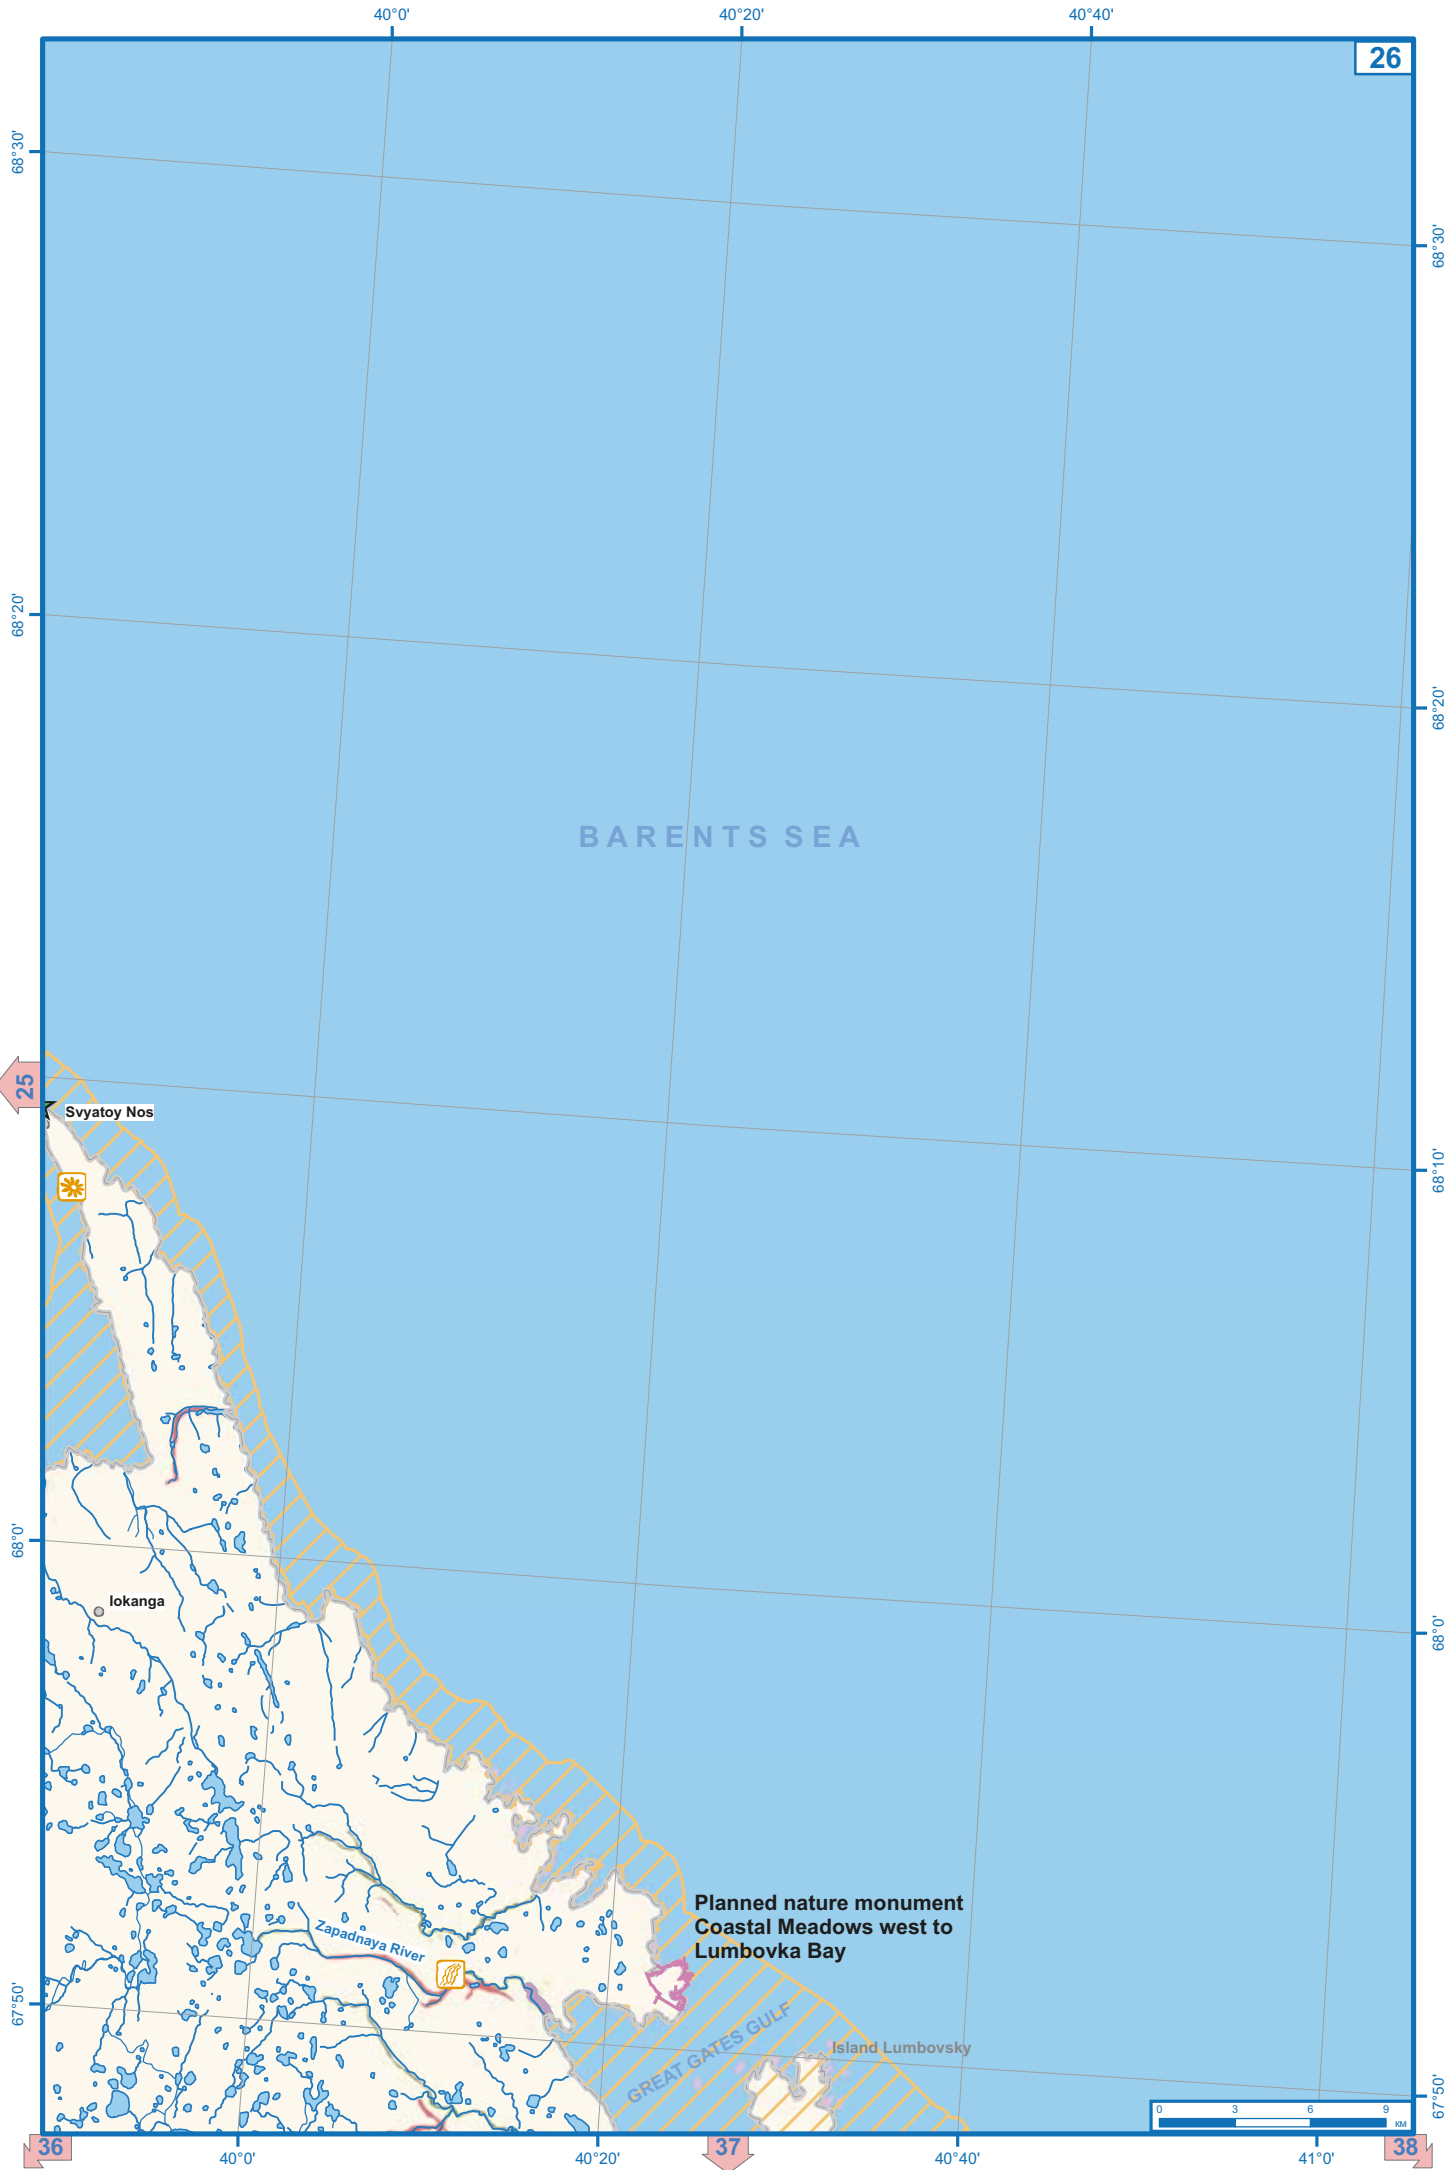

Island Vitte

Island Medvezhy

Ostrovnoi

Iokanga River

Iokanga Lake

Lyljok River

Puloviga River

Iokanga River

Ivanovka River

BARENTS SEA

Svyatoy Nos

Iokanga

Zapadnaya River

Planned nature monument
Coastal Meadows west to
Lumbovka Bay

Island Lumbovsky

GREAT GATES GULF

31°20'

31°40'

41

Priozerny

Planned zakaznik Kaita

Pinus sibirica close to Nyamozero Lake, nature monument

Nyamozero

Nyamozero Lake

37

67°20'

67°20'

67°10'

67°10'

Acheryok River

Vugolka River

Kanevka